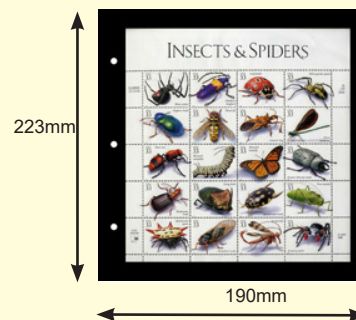

## Postcard Album

- Complete album with 25 pages (page size 8 $\frac{7}{8}$ x9") Available in: **Blue, Black, Wine Red**
- Black-back two-sided 2 pocket pages (holds 100 154x108mm cards)  
**ZGK-836A** \$36.88, **\$27.51**
- Same with all-clear pages (holds 100 cards or 50 viewed from both sides)  
**ZGK-836AC** \$36.88, **\$27.51**

## #10 Cover Album

- Complete album with 25 pages (Page Size 10 $\frac{1}{2}$ x11 $\frac{1}{2}$ ") Available in: **Blue, Black, Wine Red**
- Black-back two-sided 2 pocket pages (holds 100 248x140mm covers)  
**ZGK-822A** \$50.00, **\$35.00**
- Same with all-clear pages (holds 100 covers or 50 viewed from both sides)  
**ZGK-822AC** \$50.00, **\$35.00**

## U.S. Full Sheet Album

- Complete album with 50 pages (Page Size 10 $\frac{3}{4}$ x11 $\frac{3}{8}$ ") Available in: **Blue, Black, Wine Red**
- Open top and right side for easy insertion of sheets
- Black-Back two-sided pages (hold 100 250x283mm sheets)  
**ZGK-820A** \$72.65, **\$50.86**
- Same with all-clear lightweight pages  
**ZGK-820AC** \$72.65, **\$50.86**

## Small Pane Album

- Complete album with 25 pages (page size 8 $\frac{7}{8}$ x9") Available in: **Blue, Black, Wine Red**
- Black-back two-sided 2 pocket pages (holds 50 190x223mm covers)  
**ZGK-840A** \$36.88, **\$27.51**
- Same with all-clear pages (holds 25 covers view from both sides)  
**ZGK-840AC** \$36.88, **\$27.51**