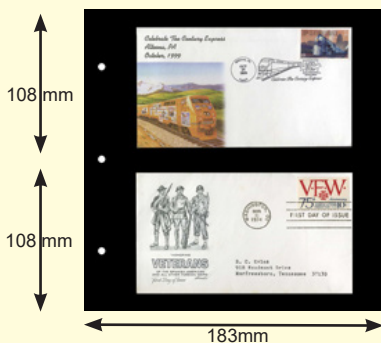

## Cover Album

- Complete album with 25 pages (page size 8 $\frac{7}{8}$ x9") Available in: **Blue, Black, Wine Red**
- Black-back two-sided 2 pocket pages (holds 100 180x108mm covers)  
**ZGK-838A** \$36.88, **\$27.51**
- Same with all-clear pages (holds 100 covers or 50 viewed from both sides)  
**ZGK-838AC** \$36.88, **\$27.51**

## Euro Cover Album

- Complete album with 25 pages (page size 9x11 $\frac{1}{8}$ ") Available in: **Blue, Black, Wine Red**
- Black-back two-sided 2 pocket pages (holds 100 202x135mm covers)  
**ZGK-850A** \$39.10, **\$29.33**
- Same with all-clear pages (holds 100 covers or 50 viewed from both sides)  
**ZGK-850AC** \$39.10, **\$29.33**

## Postcard Album

- Complete album with 25 pages (page size 8 $\frac{7}{8}$ x9") Available in: **Blue, Black, Wine Red**
- Black-back two-sided 2 pocket pages (holds 100 154x108mm cards)  
**ZGK-836A** \$36.88, **\$27.51**
- Same with all-clear pages (holds 100 cards or 50 viewed from both sides)  
**ZGK-836AC** \$36.88, **\$27.51**

## U.S. Full Sheet Album

- Complete album with 50 pages (Page Size 10 $\frac{3}{4}$ x11 $\frac{3}{8}$ ") Available in: **Blue, Black, Wine Red**
- Open top and right side for easy insertion of sheets
- Black-Back two-sided pages (hold 100 250x283mm sheets)  
**ZGK-820A** \$72.65, **\$50.86**
- Same with all-clear lightweight pages  
**ZGK-820AC** \$72.65, **\$50.86**