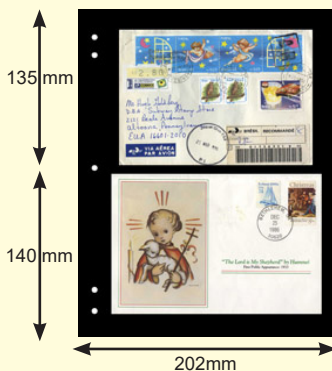

## Cover Album

- Complete album with 25 pages (page size 8 $\frac{7}{8}$ x9") Available in: **Blue, Black, Wine Red**
- Black-back two-sided 2 pocket pages (holds 100 180x108mm covers)  
**ZGK-838A** \$36.88, **\$27.51**
- Same with all-clear pages (holds 100 covers or 50 viewed from both sides)  
**ZGK-838AC** \$36.88, **\$27.51**

## Euro Cover Album

- Complete album with 25 pages (page size 9x11 $\frac{1}{8}$ ") Available in: **Blue, Black, Wine Red**
- Black-back two-sided 2 pocket pages (holds 100 202x135mm covers)  
**ZGK-850A** \$39.10, **\$29.33**
- Same with all-clear pages (holds 100 covers or 50 viewed from both sides)  
**ZGK-850AC** \$39.10, **\$29.33**

## Postcard Album

- Complete album with 25 pages (page size 8 $\frac{7}{8}$ x9") Available in: **Blue, Black, Wine Red**
- Black-back two-sided 2 pocket pages (holds 100 154x108mm cards)  
**ZGK-836A** \$36.88, **\$27.51**
- Same with all-clear pages (holds 100 cards or 50 viewed from both sides)  
**ZGK-836AC** \$36.88, **\$27.51**

## U.S. Full Sheet Album

- Complete album with 50 pages (Page Size 10 $\frac{3}{4}$ x11 $\frac{3}{8}$ ") Available in: **Blue, Black, Wine Red**
- Open top and right side for easy insertion of sheets
- Black-Back two-sided pages (hold 100 250x283mm sheets)  
**ZGK-820A** \$72.65, **\$50.86**
- Same with all-clear lightweight pages  
**ZGK-820AC** \$72.65, **\$50.86**