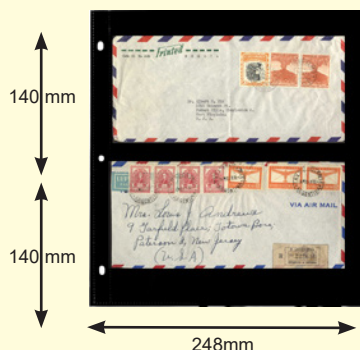

## Euro Cover Album

- Complete album with 25 pages (page size 9x11 $\frac{1}{8}$ ") Available in: **Blue, Black, Wine Red**
- Black-back two-sided 2 pocket pages (holds 100 202x135mm covers)  
**ZGK-850A** \$39.10, **\$29.33**
- Same with all-clear pages (holds 100 covers or 50 viewed from both sides)  
**ZGK-850AC** \$39.10, **\$29.33**

## Postcard Album

- Complete album with 25 pages (page size 8 $\frac{7}{8}$ x9") Available in: **Blue, Black, Wine Red**
- Black-back two-sided 2 pocket pages (holds 100 154x108mm cards)  
**ZGK-836A** \$36.88, **\$27.51**
- Same with all-clear pages (holds 100 cards or 50 viewed from both sides)  
**ZGK-836AC** \$36.88, **\$27.51**

## #10 Cover Album

- Complete album with 25 pages (Page Size 10 $\frac{1}{2}$ x11 $\frac{1}{2}$ ") Available in: **Blue, Black, Wine Red**
- Black-back two-sided 2 pocket pages (holds 100 248x140mm covers)  
**ZGK-822A** \$50.00, **\$35.00**
- Same with all-clear pages (holds 100 covers or 50 viewed from both sides)  
**ZGK-822AC** \$50.00, **\$35.00**

## U.S. Full Sheet Album

- Complete album with 50 pages (Page Size 10 $\frac{3}{4}$ x11 $\frac{3}{8}$ ") Available in: **Blue, Black, Wine Red**
- Open top and right side for easy insertion of sheets
- Black-Back two-sided pages (hold 100 250x283mm sheets)  
**ZGK-820A** \$72.65, **\$50.86**
- Same with all-clear lightweight pages  
**ZGK-820AC** \$72.65, **\$50.86**