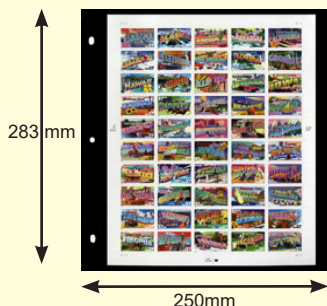

## Euro Cover Album

- Complete album with 25 pages (page size 9x11 $\frac{1}{8}$ ") Available in: **Blue, Black, Wine Red**
- Black-back two-sided 2 pocket pages (holds 100 202x135mm covers)  
**ZGK-850A** \$39.10, **\$29.33**
- Same with all-clear pages (holds 100 covers or 50 viewed from both sides)  
**ZGK-850AC** \$39.10, **\$29.33**

## Postcard Album

- Complete album with 25 pages (page size 8 $\frac{7}{8}$ x9") Available in: **Blue, Black, Wine Red**
- Black-back two-sided 2 pocket pages (holds 100 154x108mm cards)  
**ZGK-836A** \$36.88, **\$27.51**
- Same with all-clear pages (holds 100 cards or 50 viewed from both sides)  
**ZGK-836AC** \$36.88, **\$27.51**

## #10 Cover Album

- Complete album with 25 pages (Page Size 10 $\frac{1}{2}$ x11 $\frac{1}{2}$ ") Available in: **Blue, Black, Wine Red**
- Black-back two-sided 2 pocket pages (holds 100 248x140mm covers)  
**ZGK-822A** \$50.00, **\$35.00**
- Same with all-clear pages (holds 100 covers or 50 viewed from both sides)  
**ZGK-822AC** \$50.00, **\$35.00**

## U.S. Full Sheet Album

- Complete album with 50 pages (Page Size 10 $\frac{3}{4}$ x11 $\frac{3}{8}$ ") Available in: **Blue, Black, Wine Red**
- Open top and right side for easy insertion of sheets
- Black-Back two-sided pages (hold 100 250x283mm sheets)  
**ZGK-820A** \$72.65, **\$50.86**
- Same with all-clear lightweight pages  
**ZGK-820AC** \$72.65, **\$50.86**