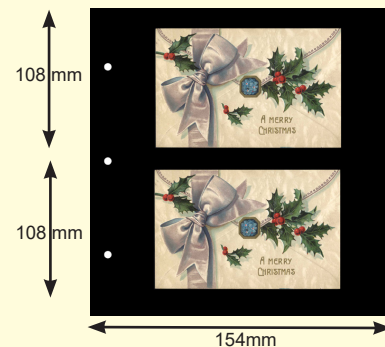

## Cover Album

- Complete album with 25 pages (page size 8 $\frac{7}{8}$ x9") Available in: **Blue, Black, Wine Red**
- Black-back two-sided 2 pocket pages (holds 100 180x108mm covers)  
**ZGK-838A** \$36.88, **\$27.51**
- Same with all-clear pages (holds 100 covers or 50 viewed from both sides)  
**ZGK-838AC** \$36.88, **\$27.51**

## Euro Cover Album

- Complete album with 25 pages (page size 9x11 $\frac{1}{8}$ ") Available in: **Blue, Black, Wine Red**
- Black-back two-sided 2 pocket pages (holds 100 202x135mm covers)  
**ZGK-850A** \$39.10, **\$29.33**
- Same with all-clear pages (holds 100 covers or 50 viewed from both sides)  
**ZGK-850AC** \$39.10, **\$29.33**

## Postcard Album

- Complete album with 25 pages (page size 8 $\frac{7}{8}$ x9") Available in: **Blue, Black, Wine Red**
- Black-back two-sided 2 pocket pages (holds 100 154x108mm cards)  
**ZGK-836A** \$36.88, **\$27.51**
- Same with all-clear pages (holds 100 cards or 50 viewed from both sides)  
**ZGK-836AC** \$36.88, **\$27.51**

## U.S. Full Sheet Album

- Complete album with 50 pages (Page Size 10 $\frac{3}{4}$ x11 $\frac{3}{8}$ ") Available in: **Blue, Black, Wine Red**
- Open top and right side for easy insertion of sheets
- Black-Back two-sided pages (hold 100 250x283mm sheets)  
**ZGK-820A** \$72.65, **\$50.86**
- Same with all-clear lightweight pages  
**ZGK-820AC** \$72.65, **\$50.86**