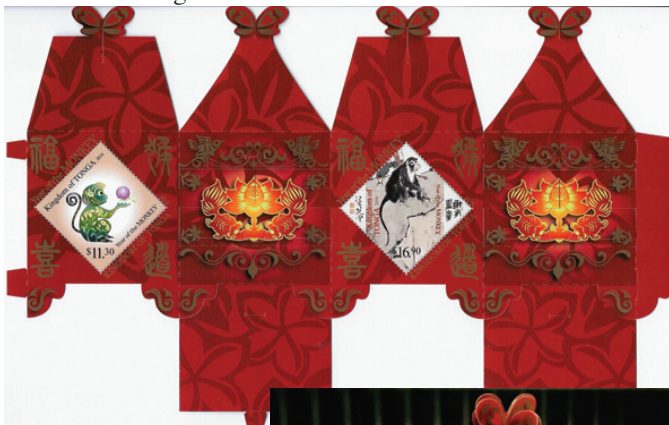

Year of the Monkey, South Pacific Style

To celebrate the Lunar New Year, six South Pacific nations combined to create an imaginative set that includes five miniature sheets and a set of 3D stamps from Tonga, shown here before and after folding to form the 3D issue.

Orchestrated by Philatelic Collector Inc., the other five post offices issuing Year of the Monkey stamps on September 25, 2015 were Aitutaki, Cook Islands, Niufo'ou, Penrhyn and Samoa.

Each set consists of two singles and a die cut with the same stamps in a diamond-shaped format within a die cut design of a monkey

Shown to the right is the die cut issue from Samoa and above is the set of two stamps from Cook Islands. Below are the die cut sets from, left to right, Aitutaki, Cook Islands, Niufo'ou and Penrhyn.

The six-nation set also is available in a Presentation Pack. Information on the Lunar New Year and other stamps of these South Pacific islands is available from https://pcistamps.com/Cook_Islands.php.