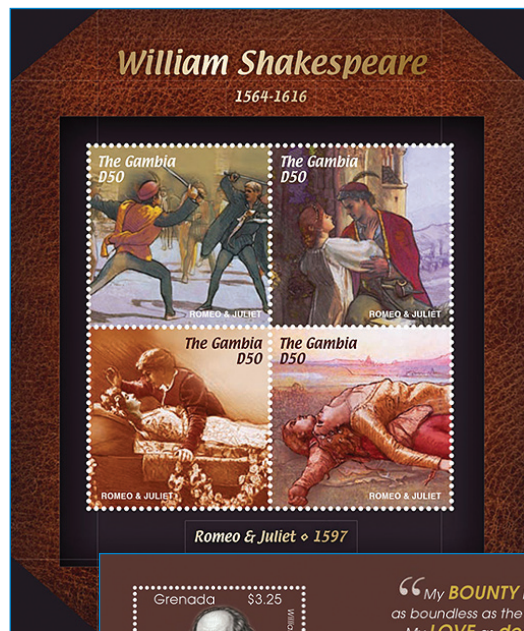

IGPC Orchestrates Shakespeare Omnibus

This past June and July the Inter-Governmental Philatelic Corp. produced in conjunction with its client postal administrations a tribute to William Shakespeare on the occasion of the 400th anniversary of his death.

We show here a sampling of the many issues and plays written by Shakespeare as well as other memorial issues depicting events in his life.

For details on these and other topical issues please go to the website of Inter-Governmental, www.igpc.com, or website, <http://www.stampnewsnow.com/IGPC-Inter-GovernmentalStamps.html>