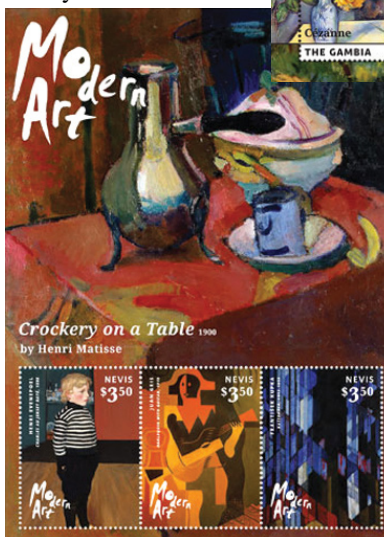

cover a wide range of artists and subjects. In the souvenir sheet above, for example, we see the work of four artists, with the dominant work being *Three Sunflowers in a Vase* by Vincent Van Gogh in the pictorial margin of the souvenir sheet, which was issued by Liberia on March 10.

On the other hand, in this single-stamp January 2 issue from Palau, one masterpiece, Diego Rivera's *The Alarm Clock*, in a slightly cropped rendition, makes up the complete

souvenir sheet, with the title subject within the stamp portion of the souvenir sheet.

The Cezanne sheet (top of next column) is a tribute to the 175th Birth Anniversary (January 19, 1839) of the French post-impressionist artist. The Cezanne works featured are *Self-Portrait with White Turban*, and bottom, left to right, *Flowers*

in a Vase, *The Boy in the Red Vest*, and *Still Life with Pomegranate and Pears*.

Wrapping up our sampling of the Art Masterpieces Omnibus, we see below a Nevis January 3 Modern Art Sheetlet that includes four masterpieces, the dominant reproduction being *Crockery on a Table* by Henri Matisse.