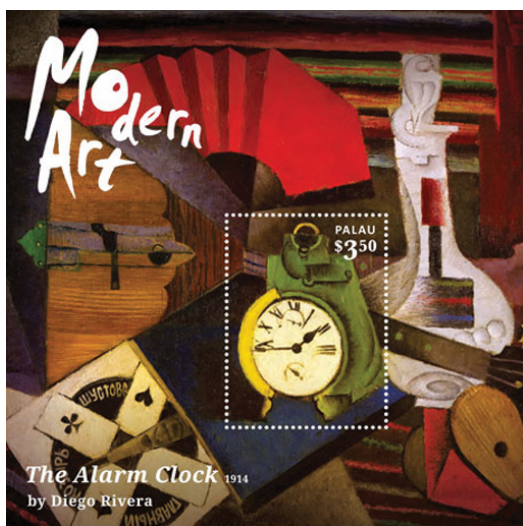

IGPC Creates Art Masterpieces Omnibus

Earlier this year the Inter-Governmental Philatelic Corp., working in conjunction with a number of nations it represents, orchestrated a worldwide Art Masterpieces Omnibus issue. Using a variety of themes, each incorporated in a colorful souvenir sheet, the Art Masterpieces

cover a wide range of artists and subjects. In the souvenir sheet above, for example, we see the work of four artists, with the dominant work being *Three Sunflowers in a Vase* by Vincent Van Gogh in the pictorial margin of the souvenir sheet, which was issued by Liberia on March 10.

On the other hand, in this single-stamp January 2 issue from Palau, one masterpiece, Diego Rivera's *The Alarm Clock*, in a slightly cropped rendition, makes up the complete

souvenir sheet, with the title subject within the stamp portion of the souvenir sheet.

The Cezanne sheet (top of next column) is a tribute to the 175th Birth Anniversary (January 19, 1839) of the French post-impressionist artist. The Cezanne works featured are *Self-Portrait with White Turban*, and bottom, left to right, *Flowers*